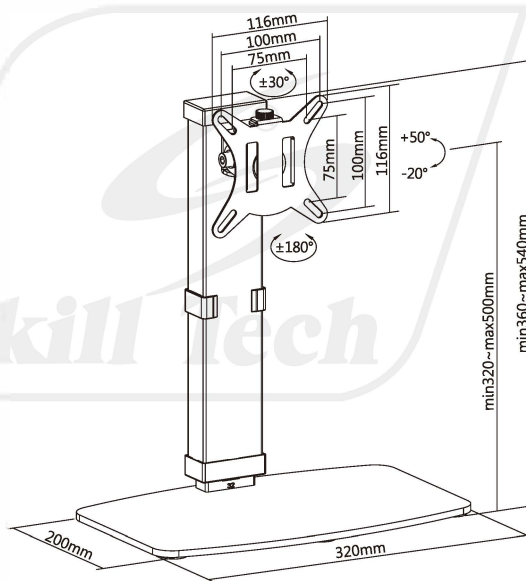

SH 67-T01

Monitor Desk Stand

Fits most 17"-32" monitors

Screen Size
17"-32"

Weight Capacity
8kg/17.6lbs

Tilt Range
+50° - -20°

Swivel Range
+30° - -30°

Screen Rotation
+180° - -180°

VESA Compatible
75x75 100x100

Cable Management

360° Rotary VESA Plate
for more viewing experience

Ample Adjustments
suits different viewing needs

Detachable VESA Plate
enables easy monitor installation
and removal

Cable Clip with Tool Holder
keeps everything organized