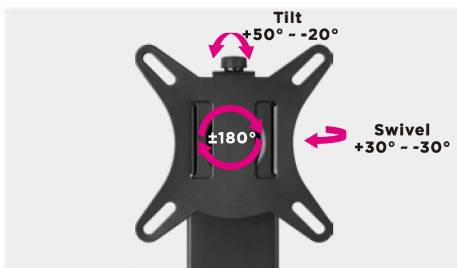

SH 67-T01

Monitor Desk Stand

Fits most 17"-32" monitors

Screen Size
17"-32"

Weight Capacity
8kg/17.6lbs

Tilt Range
+50° - -20°

Swivel Range
+30° - -30°

Screen Rotation
+180° - -180°

VESA Compatible
75x75 100x100

Cable Management

360° Rotary VESA Plate
for more viewing experience

Ample Adjustments
suits different viewing needs

Detachable VESA Plate
enables easy monitor installation
and removal